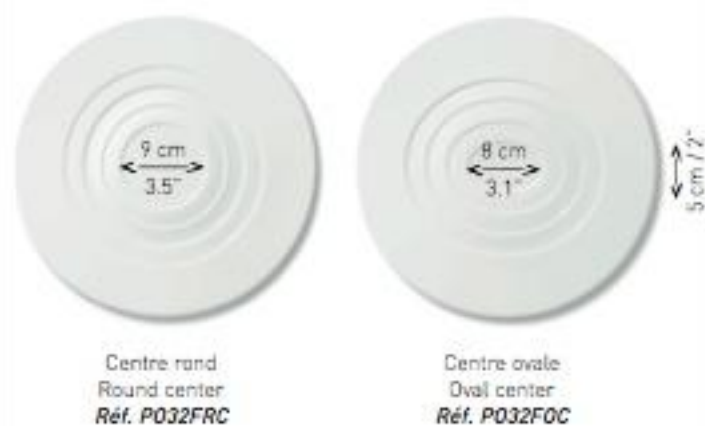

● Assiettes rondes 32 cm concentriques
Round plates 12.5" concentric