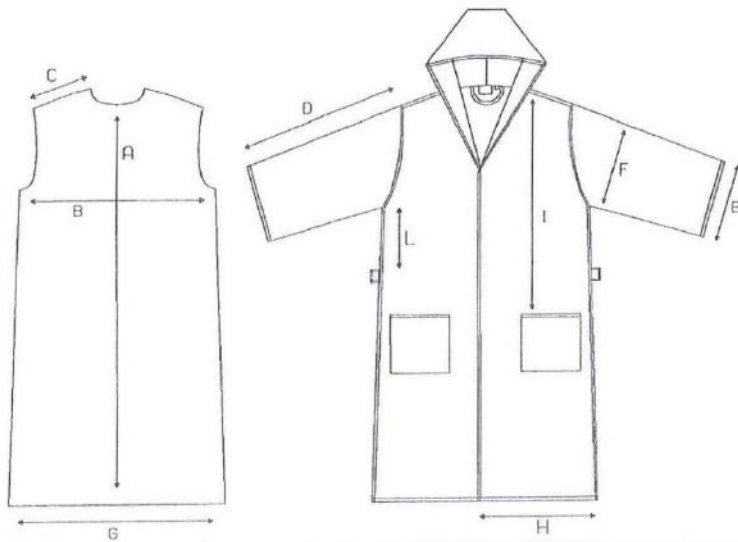

Missoni bathrobes - overview of sizes

Sizes in cm

	S	M	L	XL	XXL
A	119	121	123	125	127
B	65	67	69	71	73
C	17	18	19	20	21
D	57	58	59	60	61
E	18,5	19	19,5	20	20,5
F	23,5	24	24,5	25	25,5
G + H	148	152	156	160	164
I	55	55,5	56	56,5	57
L	19	19	19	19	19

Sizes in Inches

	S	M	L	XL	XXL
A	46.0	47.5	48.5	49.0	50.0
B	25.5	26.0	27.0	28.0	29.0
C	6.5	7.0	7.5	8.0	8.5
D	22.0	22.5	23.0	23.5	24.0
E	7.0	7.5	7.5	8.0	8.0
F	9.0	9.5	9.5	10.0	10.0
G + H	58.0	59.5	61.5	63.0	64.5
I	21.5	21.5	22.0	22.0	22.5
L	7.5	7.5	7.5	7.5	7.5

Please note that the actual size of the product may vary slightly from the sizes indicated here.